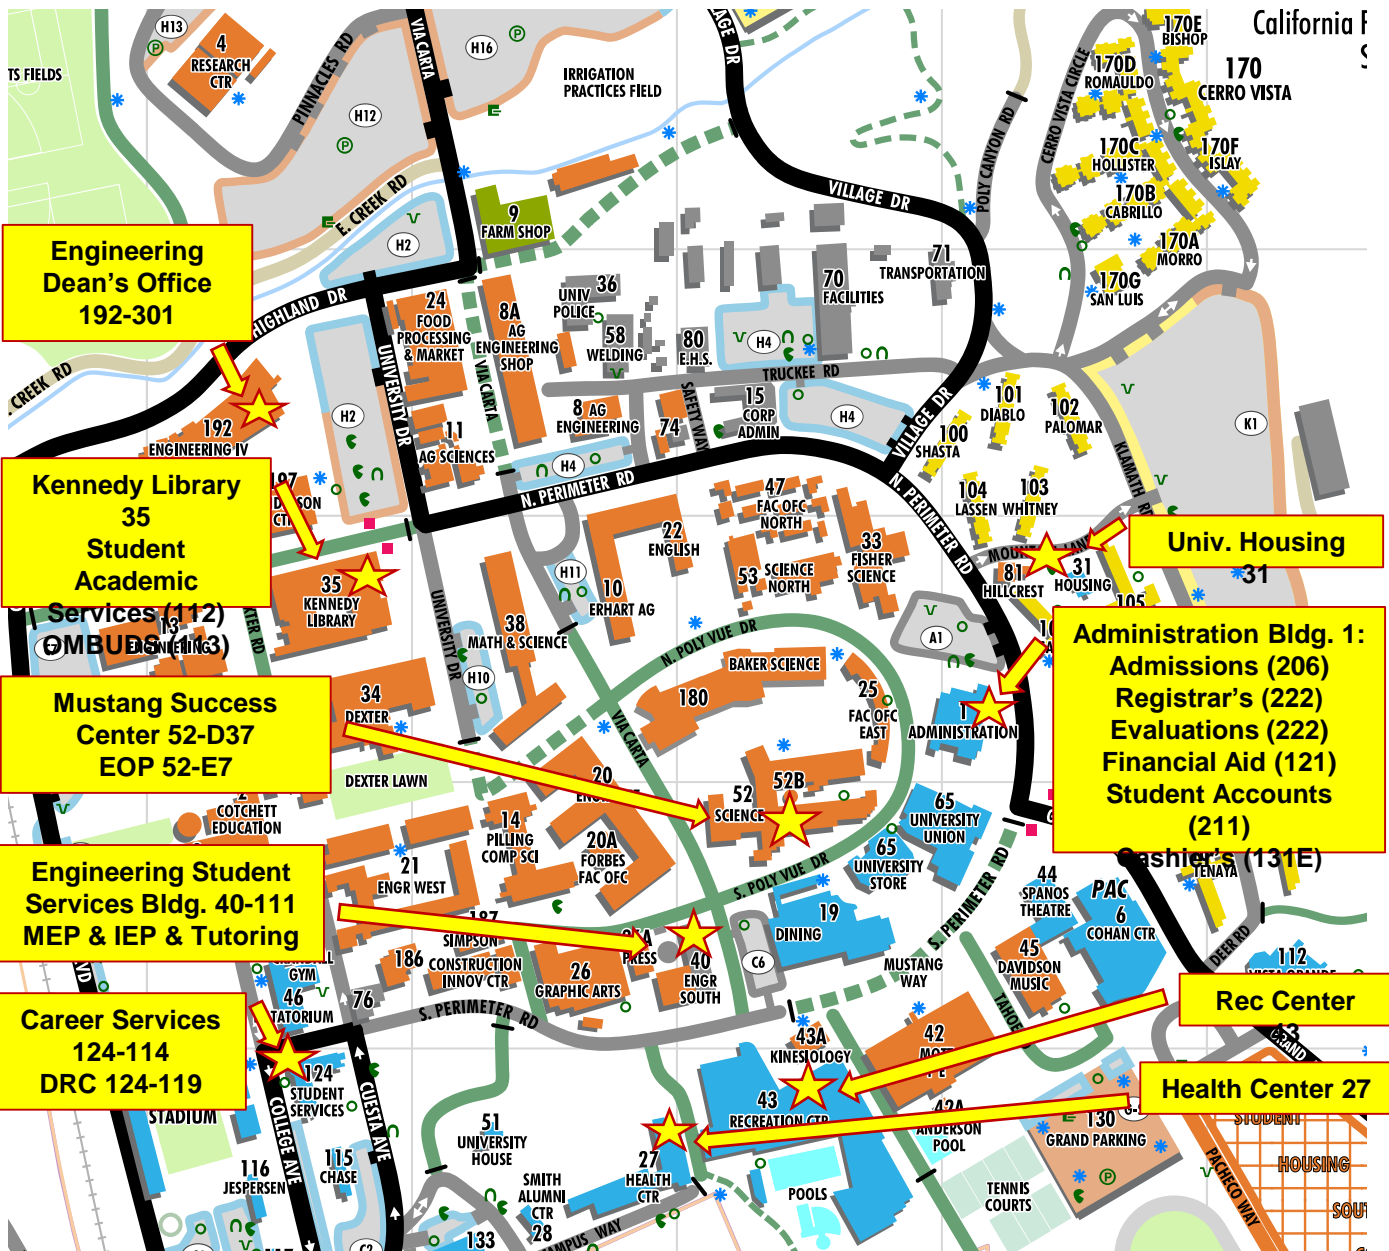

Transfer Resource Map: Designed for STEM majors

College of Engineering Faculty Dept. Contacts

AERO: 41-134, 805.756.2562
 BMED: 13-260, 805.756-6400
 CE & ENVE: 13-266, 805.756.642947
 CPE: 20A-215, 805.756.1229
 CSC: 14-254, 805.756.2824
 EE 20A-200, 805.756.2781
 GENE: 13-263 805.756.6339
 IME: 192-223, 805.756.2341
 MATE: 41-229, 805.756.2341
 ME: 13-254, 805.756.1334